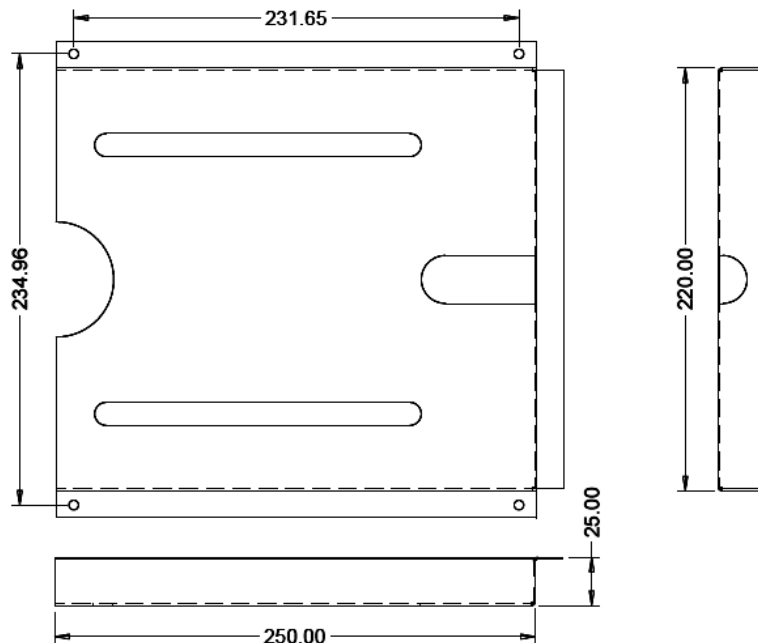

### Features

- Direct access
- Mounted to inside door
- Light weight
- RoHS compliance
- Conforms to ASTM D610-01 and ASTM B117 (500 hours salt spray test)

### Materials/Finish

- High grade cold rolled steel 0.9 mm thickness.
- Powder coat finish preceded by 5 stage iron phosphate pretreatment.
- Standard color is low gloss black.

Part Code	Description
DCW250BLK	Document Wallet

### Dimensions