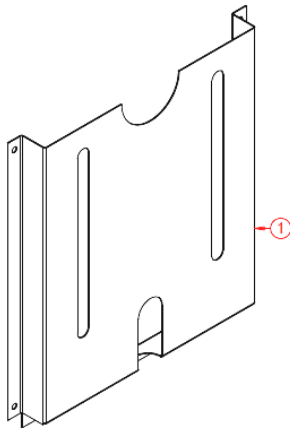

## Document Wallet for Arion Rack Product Information

Convenient way to keep frequently used data, setup CD-ROM or DVD inside the rack.

### Features

- Direct access
- Mounted to inside door
- Light weight
- RoHS compliance
- Conforms to ASTM D610-01 and ASTM B117 (500 hours salt spray test)

### Materials/Finish

- High grade cold rolled steel 0.9 mm thickness.
- Powder coat finish preceded by 5 stage iron phosphate pretreatment.
- Standard color is low gloss black.

Part Code	Description
DCW250BLK	Document Wallet

### Dimensions