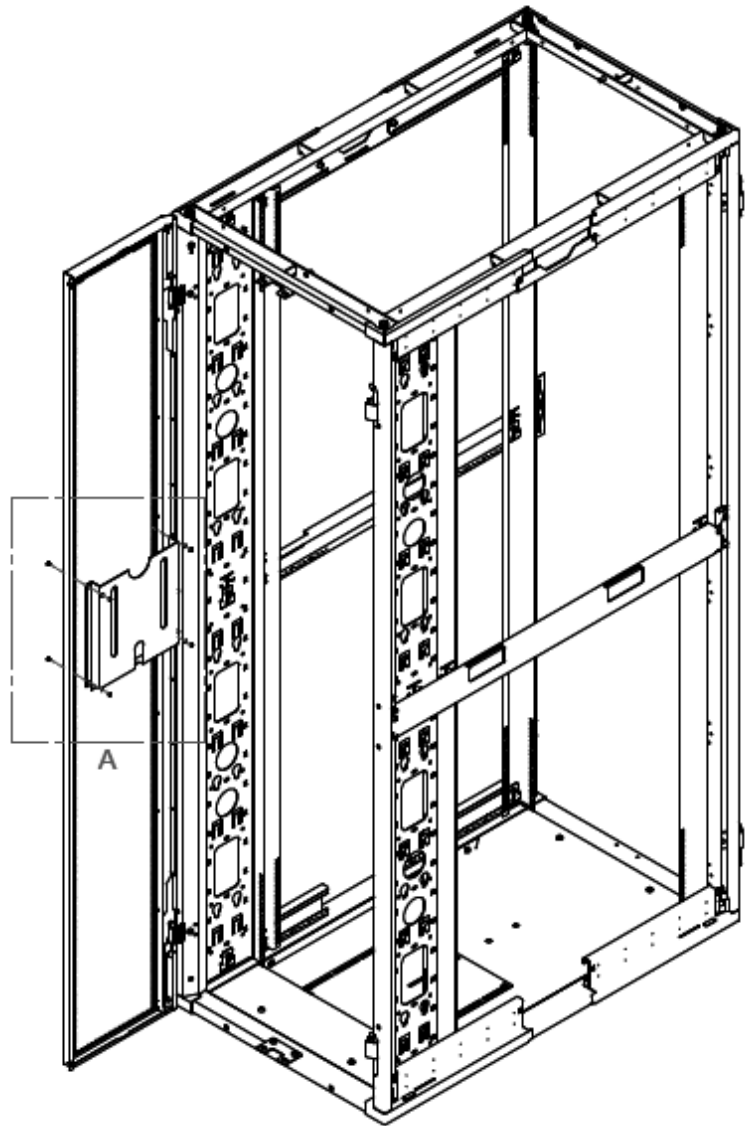

Installation

1. Put Document Wallet at your desire location on Double door.
2. Align four holes on Document Wallet to be the same center as holes on Double door.
3. Fix Document wallet to Double door with four of spring washer flat washer and M3x8 umbrella Phillips screw.
4. Tighten screws with torque 15-20 inched lbs.

Note : Torque 15-20 in lbs