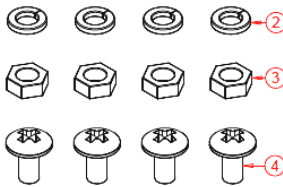

Document Wallet for Arion Rack Product Information

Convenient way to keep frequently used data, setup CD-ROM or DVD inside the rack.

Features

- Direct access
- Mounted to inside door
- Light weight
- RoHS compliance
- Conforms to ASTM D610-01 and ASTM B117 (500 hours salt spray test)

Materials/Finish

- High grade cold rolled steel 0.9 mm thickness.
- Powder coat finish preceded by 5 stage iron phosphate pretreatment.
- Standard color is low gloss black.

Part Code	Description
DCW250BLK	Document Wallet