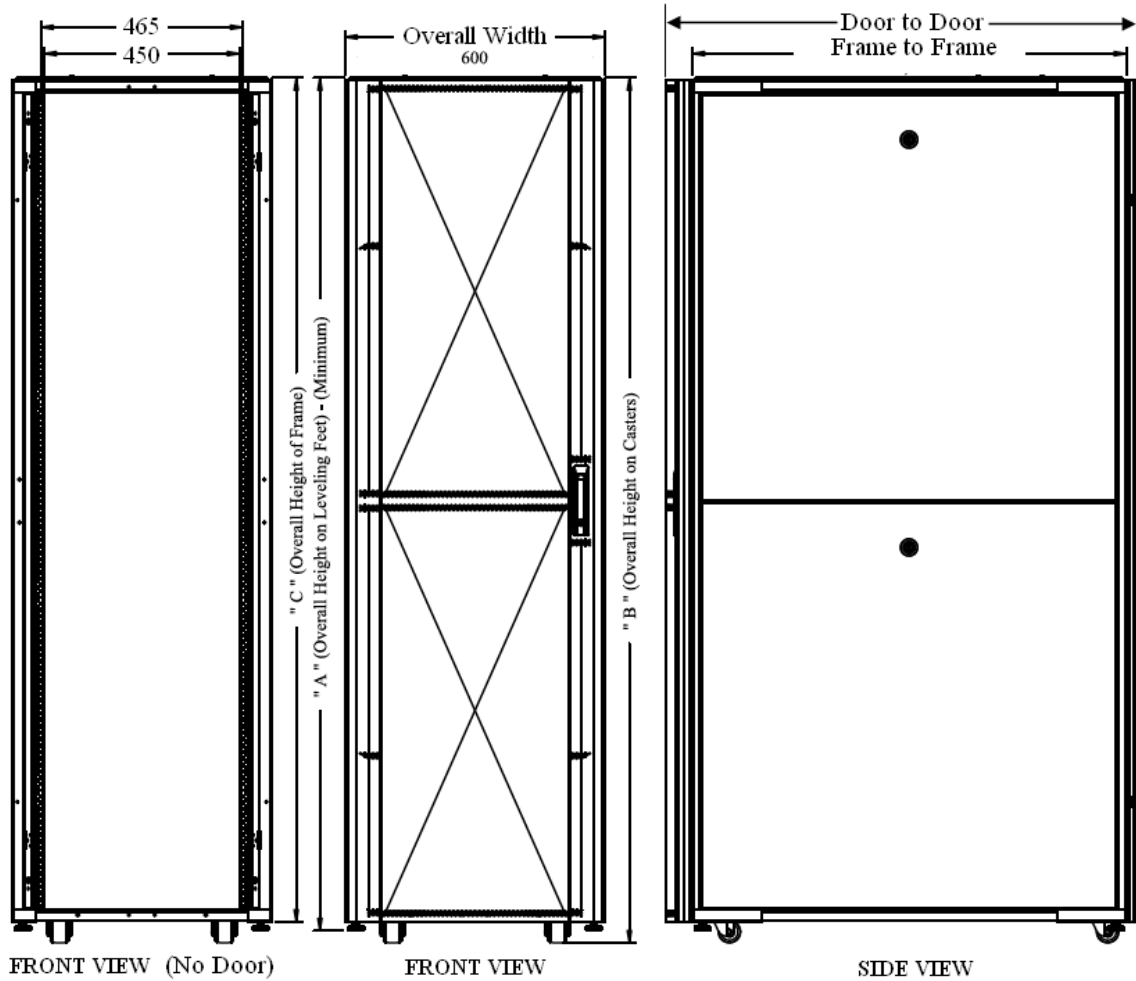

## Features

-  UL listed 1400 KG load rate and Grounding test
- Contoured high density perforated door exceeds 80% open area
- Light weight and strong.
- Split level side panels provide convenient access to installed equipment.
- Depth adjustable 19" vertical mounting rails in 6.35 mm increments, with easy to read depth marking.
- "U" numbers printed on 19" rails.
- Knock down design for efficient shipping.
- Quick assembly time, approximately 15 minutes.
- Lift off door type for quick release
- Field reversible doors.
- Flexible packing methods allows for convenient stocking and end user delivery.
- Multiple sizes available.
- Customization requests welcome.

## Technical Specifications Summary

Description	Size	800 Deep				1000 Deep				1200 Deep		
		27U	42U	45U	47U	27U	42U	45U	47U	42U	45U	47U
Overall Height of Rack without Casters		1299	1966	2099	2188	1299	1966	2099	2188	1966	2099	2188
Overall Height of Rack including Casters		1327	1994	2127	2216	1327	1994	2127	2216	1994	2127	2216
Overall Depth, Door to Door (See page 3)		890	890	890	890	1090	1090	1090	1090	1290	1290	1290
Rack Depth, Frame to Frame (See page 3)		800	800	800	800	1000	1000	1000	1000	1200	1200	1200
Usable Rack Height		27U	42U	45U	47U	27U	42U	45U	47U	42U	45U	47U
Net weight (Kg.) (Include Casters)		78	104	110	115	79	110	116	120	129	137	141
Maximum Mounting Depth (mm)		690	690	690	690	890	890	890	890	1090	1090	1090
Front Door Total Open Area (sq in), all exceed 80%		654	1032	1109	1160	654	1032	1109	1160	1032	1109	1160
Rear Door Total Open Area (sq in), all exceed 80%		656	1008	1074	1122	656	1008	1074	1122	1008	1074	1122
Door opening radius		155 °	155 °	155 °	155 °	155 °	155 °	155 °	155 °	155 °	155 °	155 °

## Dimensions

DIMENSIONS (UNIT : MM)			
UNIT HEIGHT	DIM. "A"	DIM. "B"	DIM. "C"
27U	1299	1327	1279
42U	1966	1994	1946
45U	2099	2127	2079
47U	2188	2216	2168

**Note :** 27U has single piece Side Panel