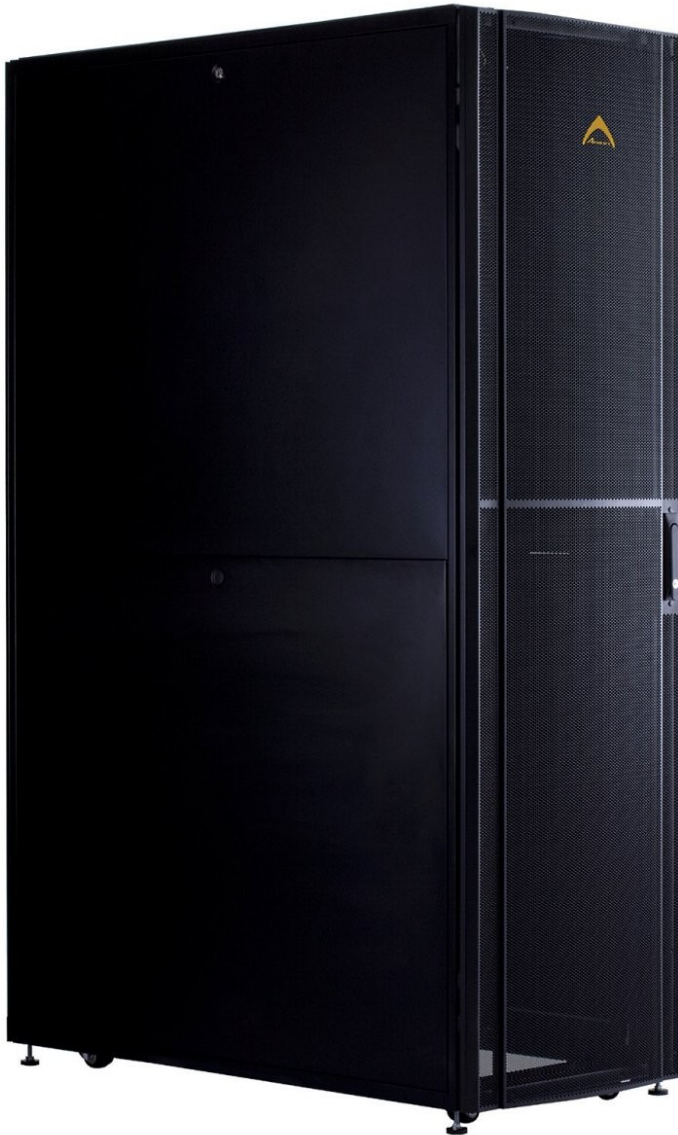

# ARION 600 SERIES

## 19" Server Cabinet

## Product Information

Arion is a vendor neutral and highly versatile 19" cabinet which provides quality solutions for a wide variety of IT and Data Center applications.

## Features

-  UL listed 1400 KG load rate and Grounding test
- Contoured high density perforated door exceeds 80% open area
- Light weight and strong.
- Split level side panels provide convenient access to installed equipment.
- Depth adjustable 19" vertical mounting rails in 6.35 mm increments, with easy to read depth marking.
- "U" numbers printed on 19" rails.
- Knock down design for efficient shipping.
- Quick assembly time, approximately 15 minutes.
- Lift off door type for quick release
- Field reversible doors.
- Flexible packing methods allows for convenient stocking and end user delivery.
- Multiple sizes available.
- Customization requests welcome.